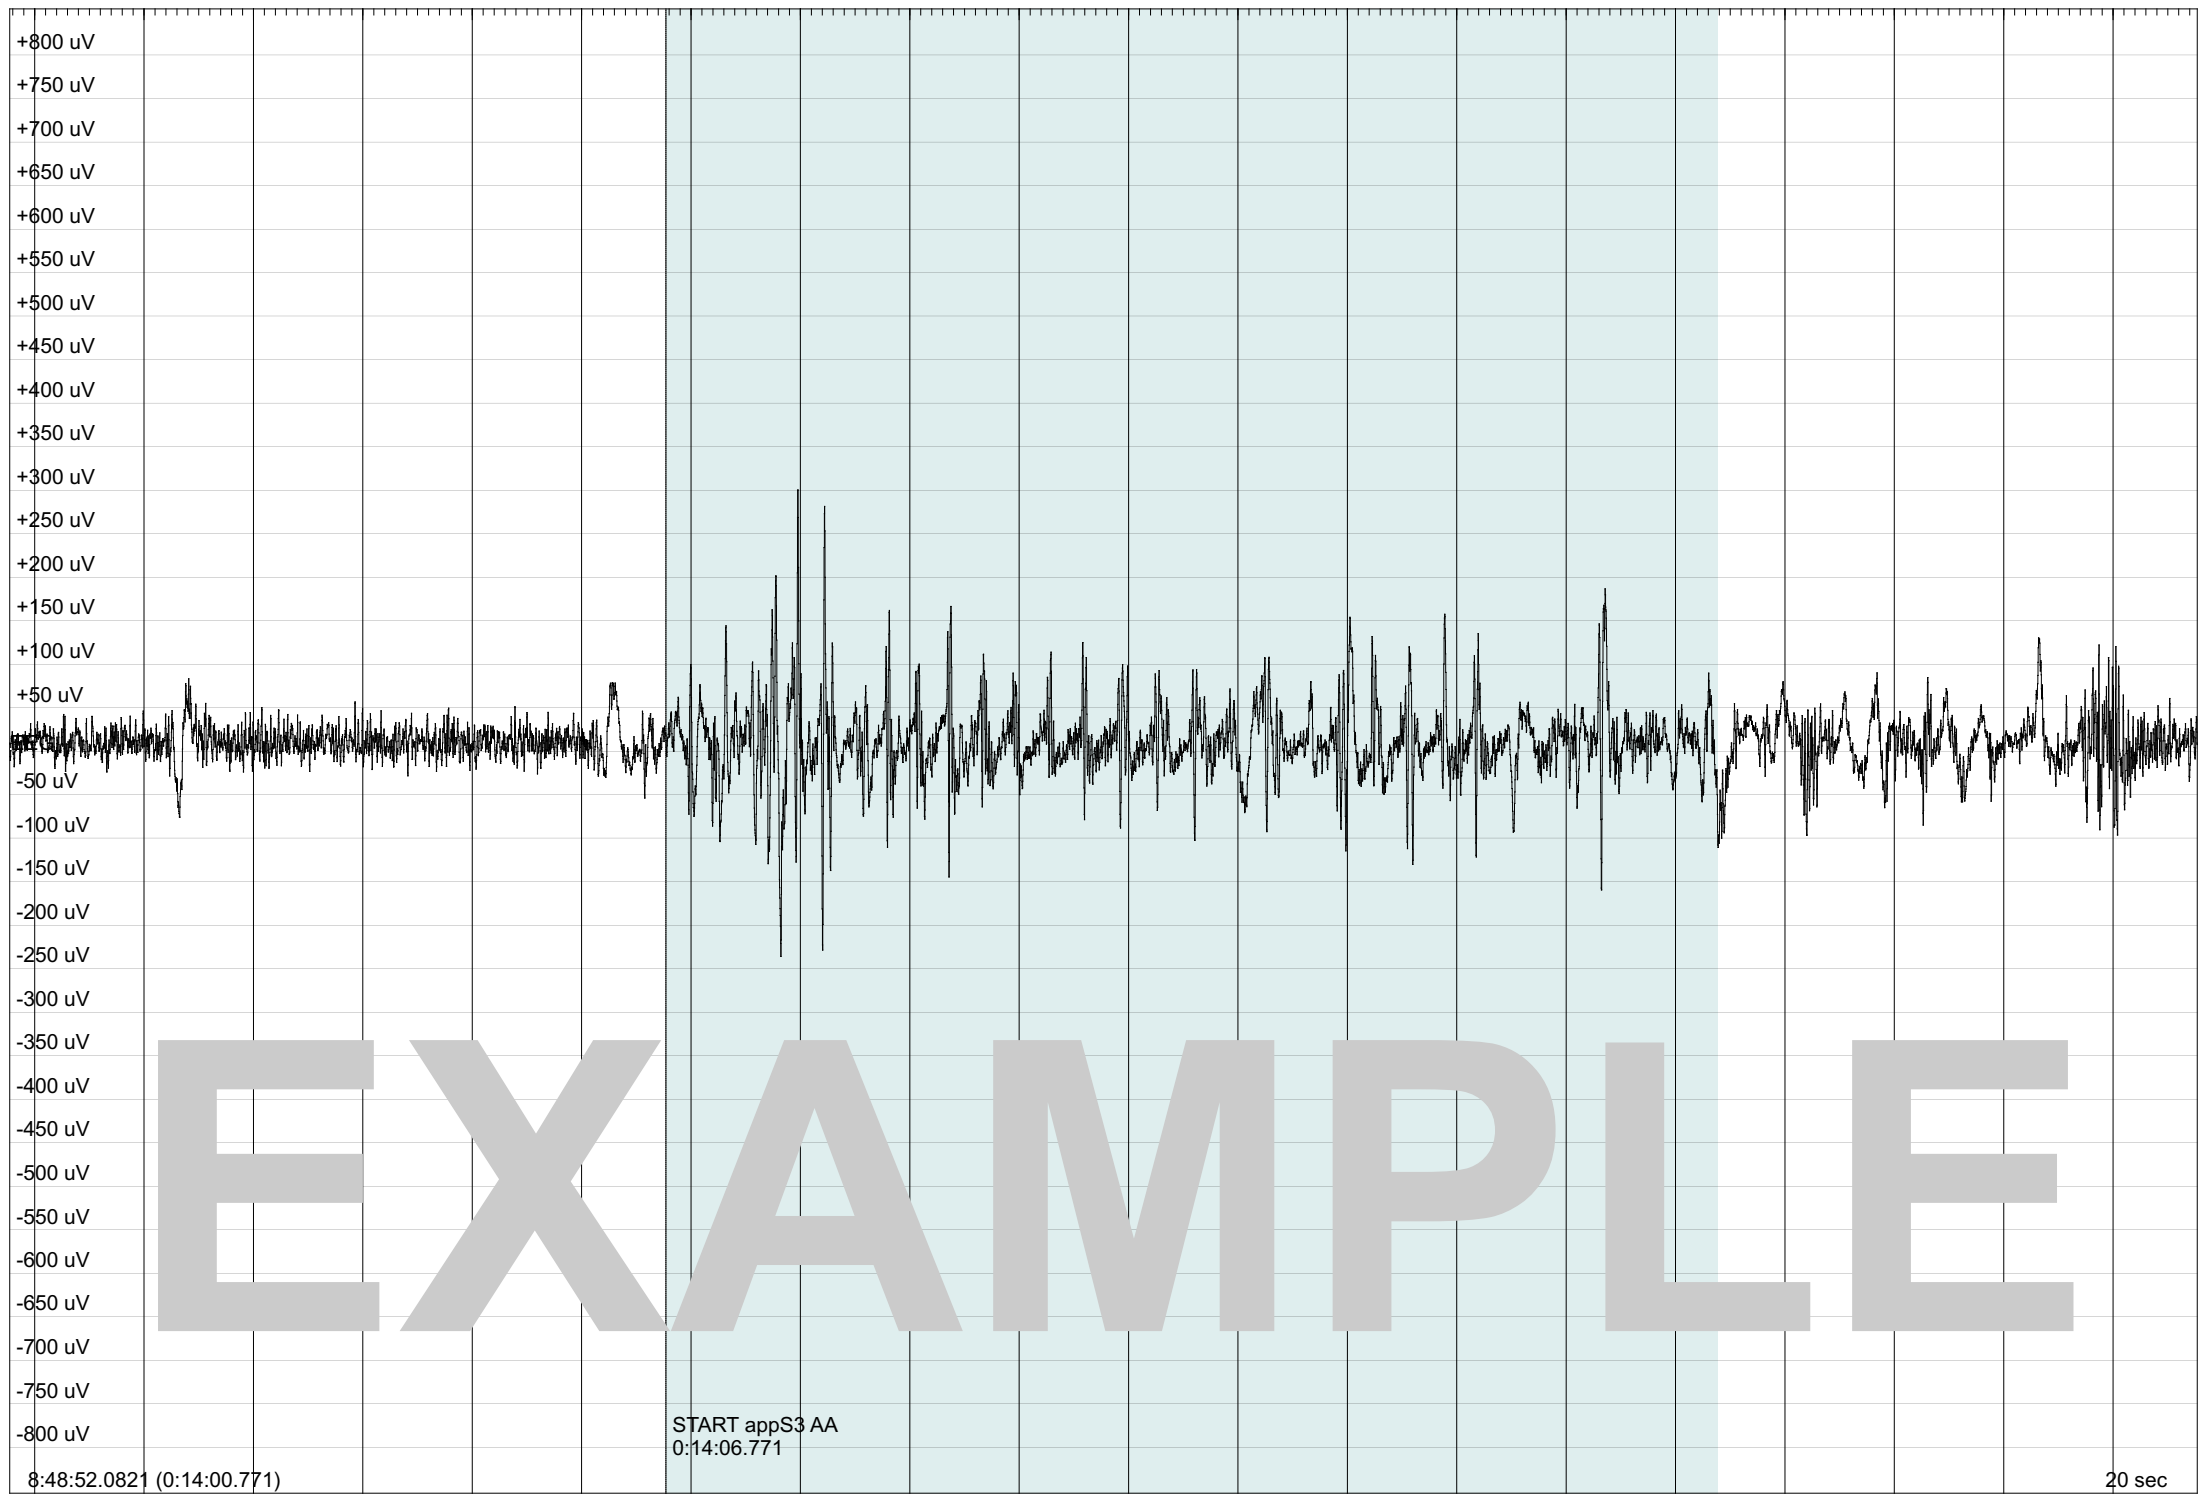

# USER, February 2020

EXAMPLE

- session
- automated detection
- manual detection

8:48:52.0821 (0:14:00.771)

START appS3 AA  
0:14:06.771

20 sec